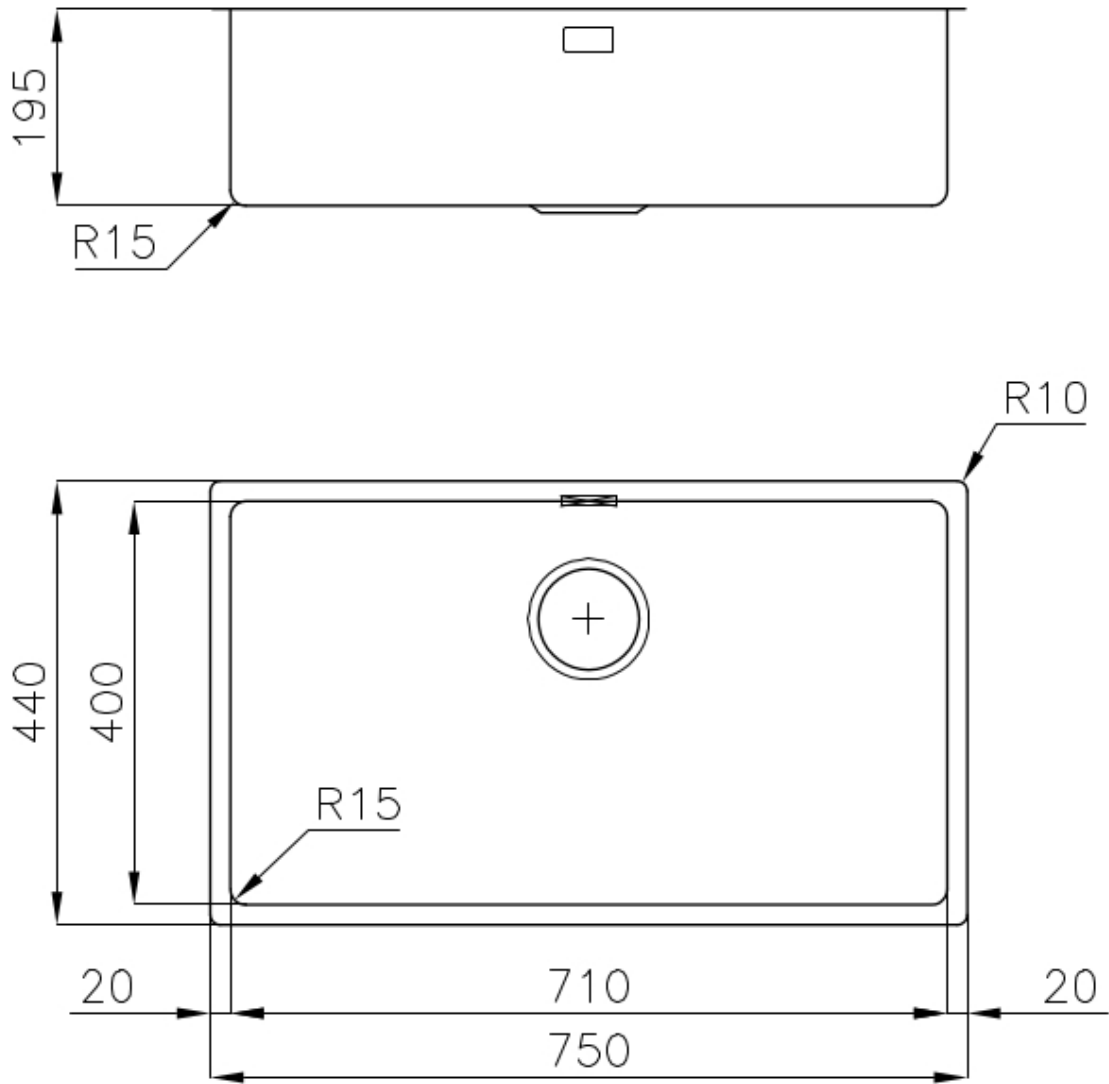

Texture Vintage

Base 80 cm

Dimensions 750 x 440 mm

Standard fittings Fixing hooks, gasket, drain, overflow and siphon, boxed packing

Mixer holes No standard holes

Built-in hole [View technical data sheet](#)

Drainer No

Width 75 cm

Bowl dimension 710 x 400 mm

Number of bowls 1 bowl

Waste fitting 3,5" drain

FEATURES

VINTAGE PVD The prestigious PVD finish combines with the care for detail of the Vintage finish, to create a combination of unique elegance.

Basket 3,5" waste fitting The drain is equipped with a large 3.5" drain, with the practical basket cap that prevents the discharge of solid parts.

High thickness 1mm thick steel. A significant thickness, which guarantees the maximum sturdiness and durability.

Small radius Bowls with squared shapes with a modern design and an increased capacity, for a minimal aesthetics connected with an extreme practicality.

TECHNICAL DATA

Cut out size
Dimensioni per foratura top