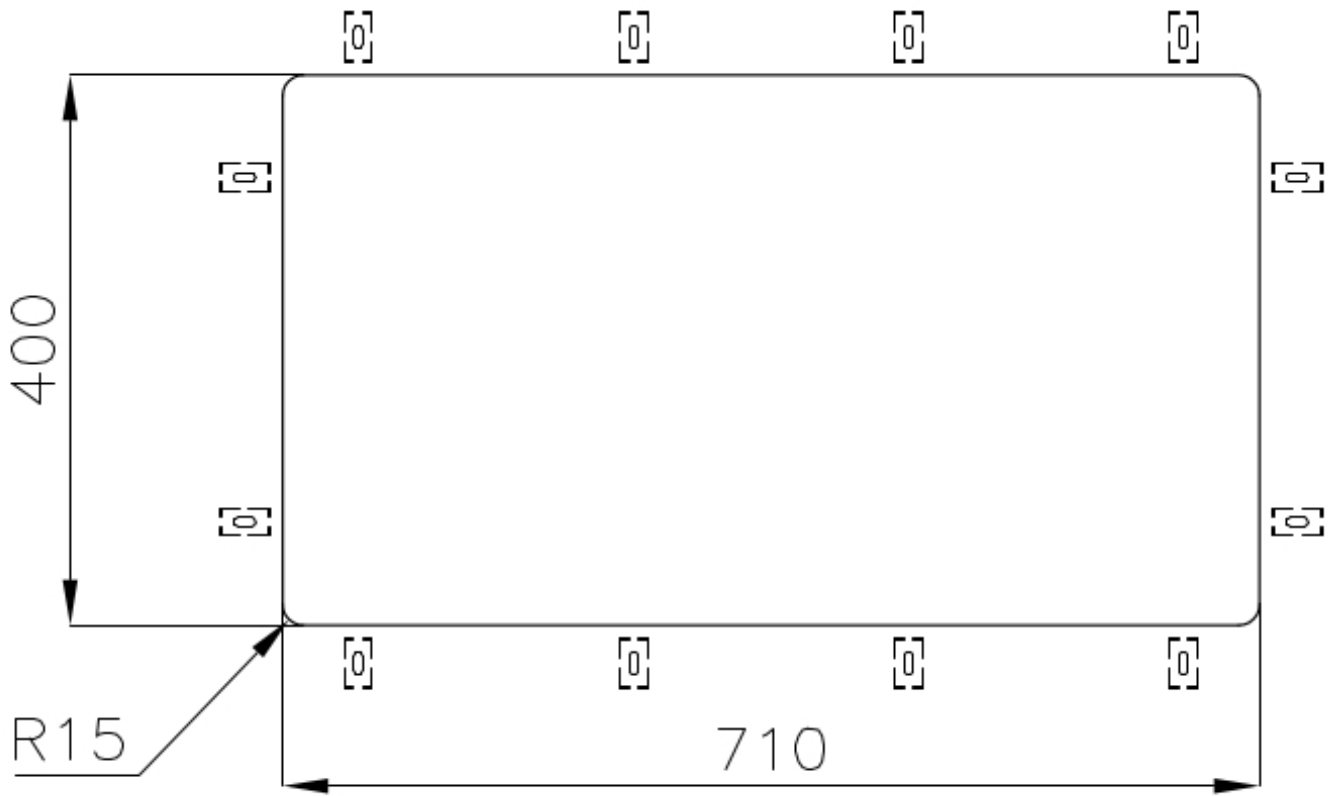

Texture Vintage

Base 80 cm

Dimensions 750 x 440 mm

Standard fittings Fixing hooks, gasket, drain, overflow and siphon, boxed packing

Mixer holes No standard holes

Built-in hole [View technical data sheet](#)

Drainer No

Width 75 cm

Bowl dimension 710 x 400 mm

Number of bowls 1 bowl

Waste fitting 3,5" drain

FEATURES

VINTAGE PVD The prestigious PVD finish combines with the care for detail of the Vintage finish, to create a combination of unique elegance.

Basket 3,5" waste fitting The drain is equipped with a large 3.5" drain, with the practical basket cap that prevents the discharge of solid parts.

High thickness 1mm thick steel. A significant thickness, which guarantees the maximum sturdiness and durability.

Small radius Bowls with squared shapes with a modern design and an increased capacity, for a minimal aesthetics connected with an extreme practicality.

TECHNICAL DATA

Cut out size
Dimensioni per foratura top